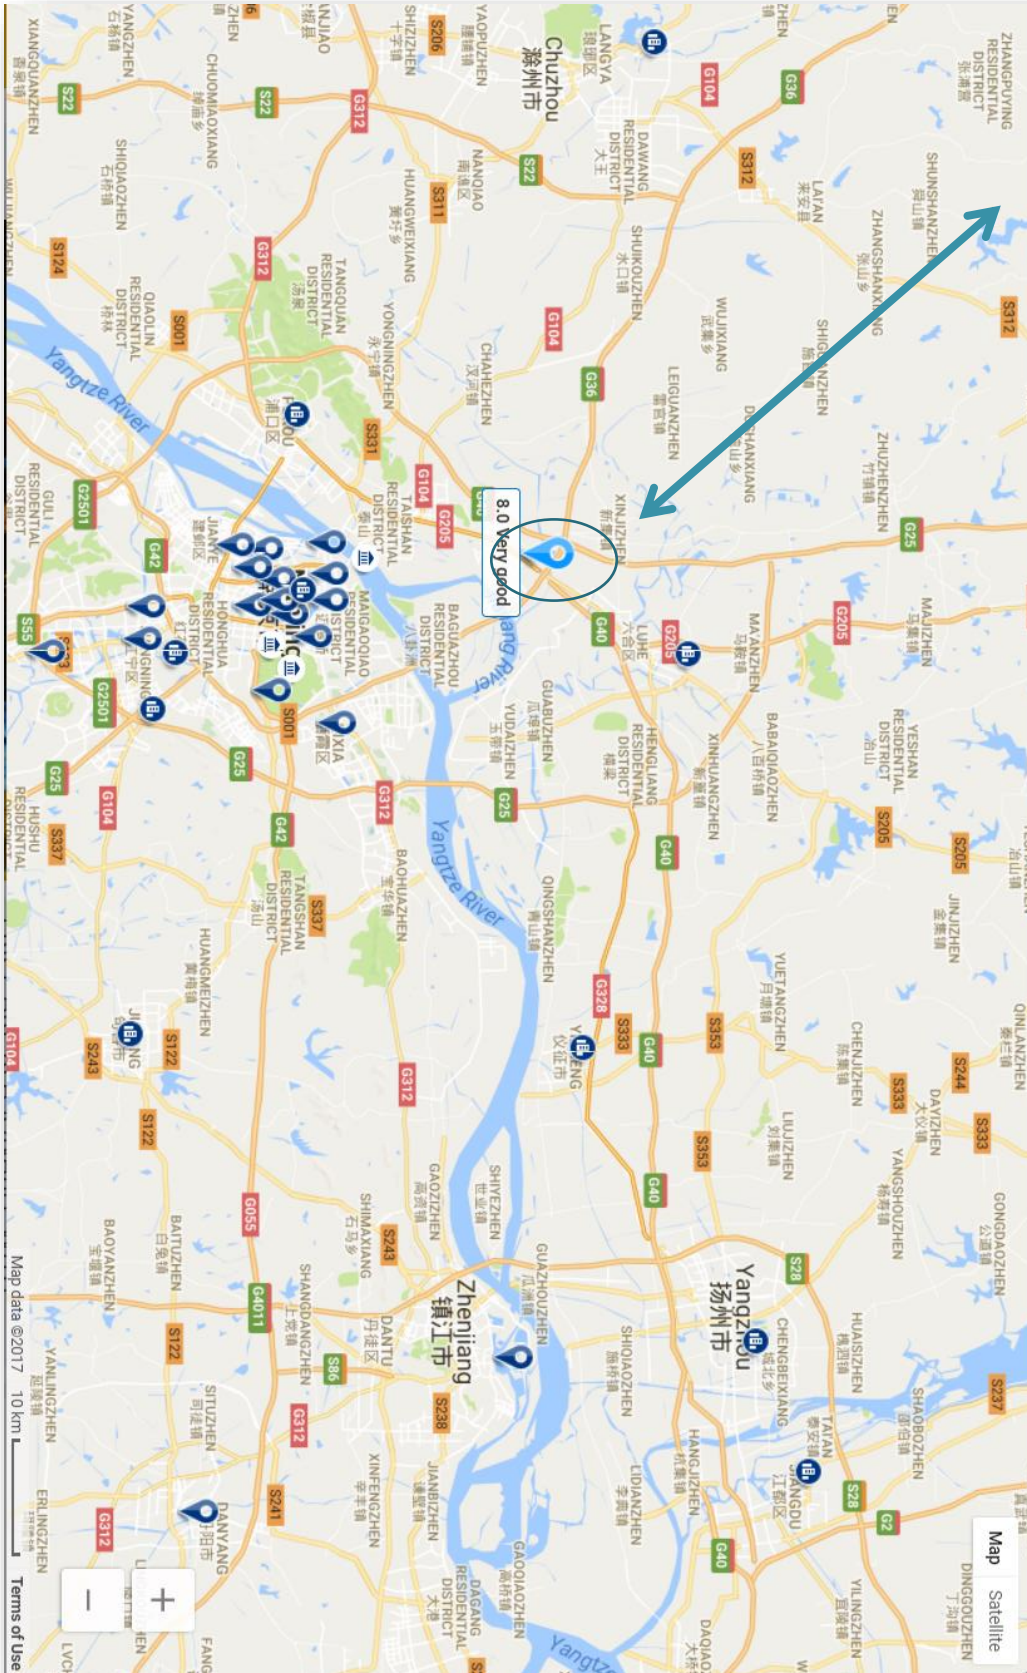

Jinling New Town Hotel Nanjing is a 10-minute drive from Zhongshan Technical Park and a 10-minute drive from Luhe Chemical Industry Park. Yanziji Park is a 30-minute drive away and Nanjing International Exhibition Centre is a 40-minute drive away. Nanjing Lukou International Airport can be reached in 68 minutes by car, while Nanjing Railway Station is a 63-minute drive away.

This property is also rated for the best value in Nanjing! Guests are getting more for their money when compared to other properties in this city.

Closest landmarks

- Nanjing University of Information Science and Technology 3.8 km
- Nanjing Yangtze River Bridge 14 km
- Yuejiang Tower 15.9 km
- Nanjing Railway Station 17.4 km
- Xuanwu Park 19.3 km
- Xuanwu Lake 19.7 km
- Nanjing Normal University Zijin Campus 19.8 km
- Airports
- Nanjing Lukou International Airport 57 km
- Yangzhou Taizhou Airport 98.3 km

Location of the hotel

Jinling New Town Hotel Nanjing ★★★★★

No.488, West Dachangyuan Road, Liuhe District (No. 488, Dachang Garden West Road, Luhe District, Nanjing

Also listed as 488 Yuanxi Road Dachang, Nanjing, Liuhe

Jinling New Town Hotel Nanjing

Hotel

Reserve

Map Satellite