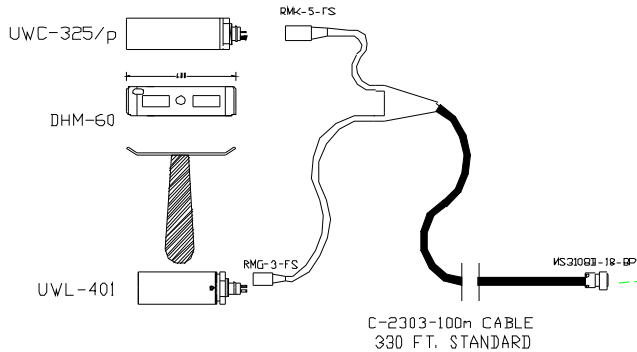

**STAND ALONE POWER SUPPLY FOR  
CUSTOMERS WITH THEIR OWN  
RECORDER AND MONITOR.  
LED LIGHT ONLY.**

OPTIONAL: HELMET MOUNT

HM-300 FOR CAMERA OR LIGHT.

REAR VIEW

SIDE VIEW

**FEATURES:**

- Isolated power supply for light.
- Variable light control.

**ELECTRICAL:**

- Power..... 12-24 vdc @ 2.0 amps.
- Light output..... 24 Vdc @ 1.5 amps. Max.
- Camera power..... 14.5VDC @ 1.0 amp Max.
- Cable connector..... MS3102-18-08S
- Video ..... RCA jack.
- Power supply provided, 110-240 VAC 2amp.

**MECHNAICAL:**

- Size ..... 8.5"wx1.75"hx5.5"d.
- Weight ..... 2 lbs