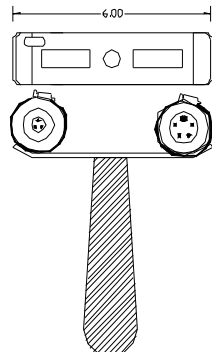

**STAND ALONE POWER SUPPLY FOR  
CUSTOMERS WITH THEIR OWN  
RECORDER AND MONITOR.  
LED LIGHT ONLY.**

OPTIONAL: HELMET MOUNT

HM-300 FOR CAMERA OR LIGHT.

REAR VIEW

SIDE VIEW

**FEATURES:**

- Isolated power supply for light.
- Variable light control.

**ELECTRICAL:**

- Power..... 12-24 vdc @ 2.0 amps.
- Light output..... 24 Vdc @ 1.5 amps. Max.
- Camera power..... 14.5VDC @ 1.0 amp Max.
- Cable connector..... MS3102-18-08S
- Video ..... RCA jack.
- Power supply provided, 110-240 VAC 2amp.

**MECHNAICAL:**

- Size ..... 8.5"wx1.75"hx5.5"d.
- Weight ..... 2 lbs