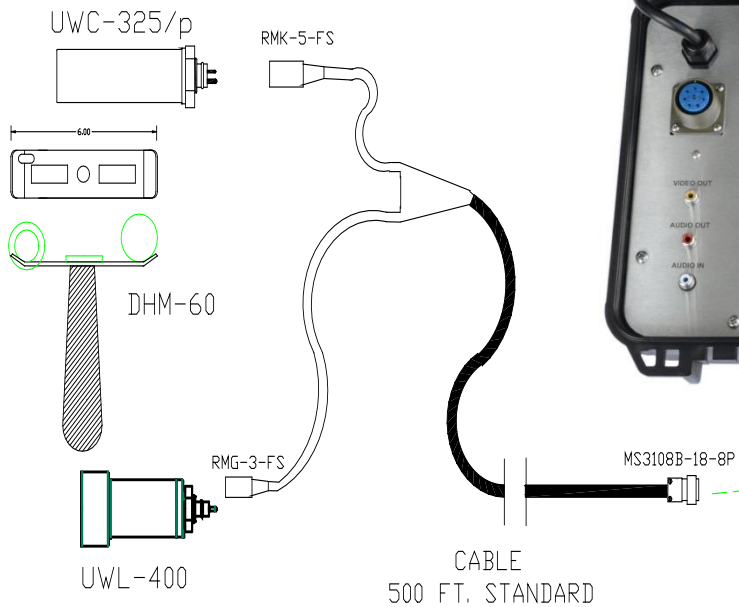

**STAND ALONE
POWER SUPPLY FOR
CUSTOMERS WITH THEIR OWN
RECORDER AND MONITOR.
LED LIGHT ONLY.**

FEATURES:

- Isolated power supply for light.
- Variable light control.

Option:

- TV Typewriter, 6100/I

ELECTRICAL:

- Power..... 110-240 VAC @ 2.0 amps.
- Light output..... 24 Vdc @ 1.5 amps. Max.
- Camera power.... 14.5VDC @ 1.0 amp Max.
- Cable connector..... MS3102-18-08S
- Video RCA jack.

MECHNAICAL:

- Size 14" w x 6" h x 10.5" d.
- Weight 10 lbs