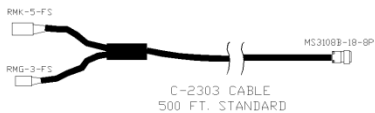

ELECTRICAL:
 Input Voltage..... 12-24 VDC
 Power..... 110 mA @ 12 VDC

CAMERA PROPERTIES:
 Image Device..... 1/3" DSP CCD Sensor (412k pixels)
 Sensitivity..... 0.001 lux
 Resolution..... 750 horizontal lines
 Lens..... 3.6 mm, F1.2, E-Iris
 Focus..... Fixed, 4" to Infinity
 Horizontal FOV..... 70 degrees in water

LIGHT: MODEL UWL-401

MECHANICAL:
 Weight..... 8 oz. (0.2 kg) Air; 3 oz. (0.1 kg) Seawater
 Depth Rating..... 6560 ft. (2000 m)
 Housing Material..... Anodized Aluminum

ELECTRICAL:
 Input Voltage..... 24 VDC
 Power..... 20 Watts

LIGHT PROPERTIES:
 Light Output..... 960 lux @ 1 m (2150 lumens) @ 3000 K

CABLE: MODEL C-2303

ELECTRICAL:
 Conductors..... 16 ea. #22 awg; 1 RG-59 Coax

MECHANICAL:
 Length..... 500 ft. (150m) Standard
 Diameter..... 0.35" (8.9 mm)
 Jacket..... Polyurethane (orange)
 Breaking Strength..... 1200 lbs. (540 kg)

CONSOLE: MODEL CON-3200/D

MECHANICAL:
 Size..... 22" W x 9.5" H x 23" D (56 x 24 x 58 cm)
 Weight..... 50 lbs. (22.7 kg)

ELECTRICAL:
 Power..... 110-240 VAC; 50/60Hz.; 100 watts
 Light Control..... Variable control 0-100%.
 Monitor..... 15" 2000 nit, LCD Color w/audio.
 Safety..... Low voltage output to Diver
 Connections..... Front panel connections for umbilical
 Recorder..... 500GB HDD DVR
 (standard on all consoles)