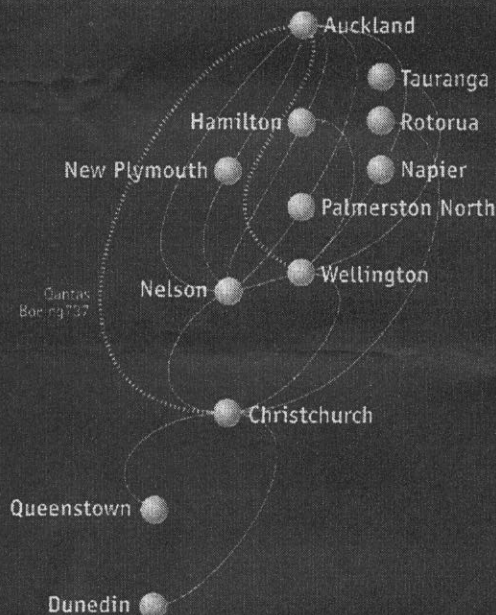

Soaring To New Heights?

ORIGIN PACIFIC have provided our Oceania inline hockey participants a special rate for travel, they have now extended the offer to participants wishing to travel by air to attend NZ National Championships in September 2002.

CHECK IT OUT! The Origin Pacific rate can provide you a guaranteed fare of no more than a "B" class - which is a significant savings over standard fare levels.

Contact the **ORIGIN PACIFIC** call centre on 0800 302 302 to reserve flights, you will need to quote deal No:5166 in order to qualify for the guaranteed rate.

PLEASE NOTE: The NZIHA advise that any one wishing to travel by air to Palmerston North should seek clarification and comparison quotes from all available carriers before committing to any booking.

Choice. Here in black and white.

Origin Pacific
New Zealand's Own Regional Airline

Book on-line: www.originpacific.co.nz

Call: 0800 302 302 Or call your agent.