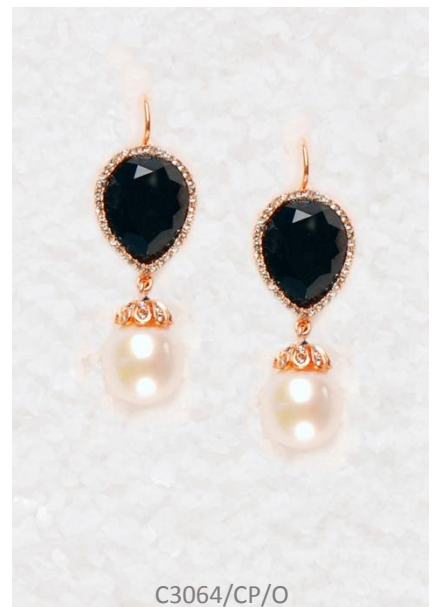

(also available in Clip-On)
LP99/Garnet

LP133/Garnet

AMETHYST EARRINGS

BLUE TOPAZ EARRINGS

PERIDOT & CITRENE EARRINGS

SMOKEY TOPAZ & ONYX EARRINGS

TOPAZ & AQUAMARINE SPECIAL EARRINGS

AMETHYST & IOLITE SPECIAL EARRINGS

GARNET & ONYX SPECIAL EARRINGS

CRYSTAL & PEARL SPECIAL EARRINGS

ORNATE EARRINGS

C30

C2027/SP

C3077/Iolite

C2072/AQ

C2150